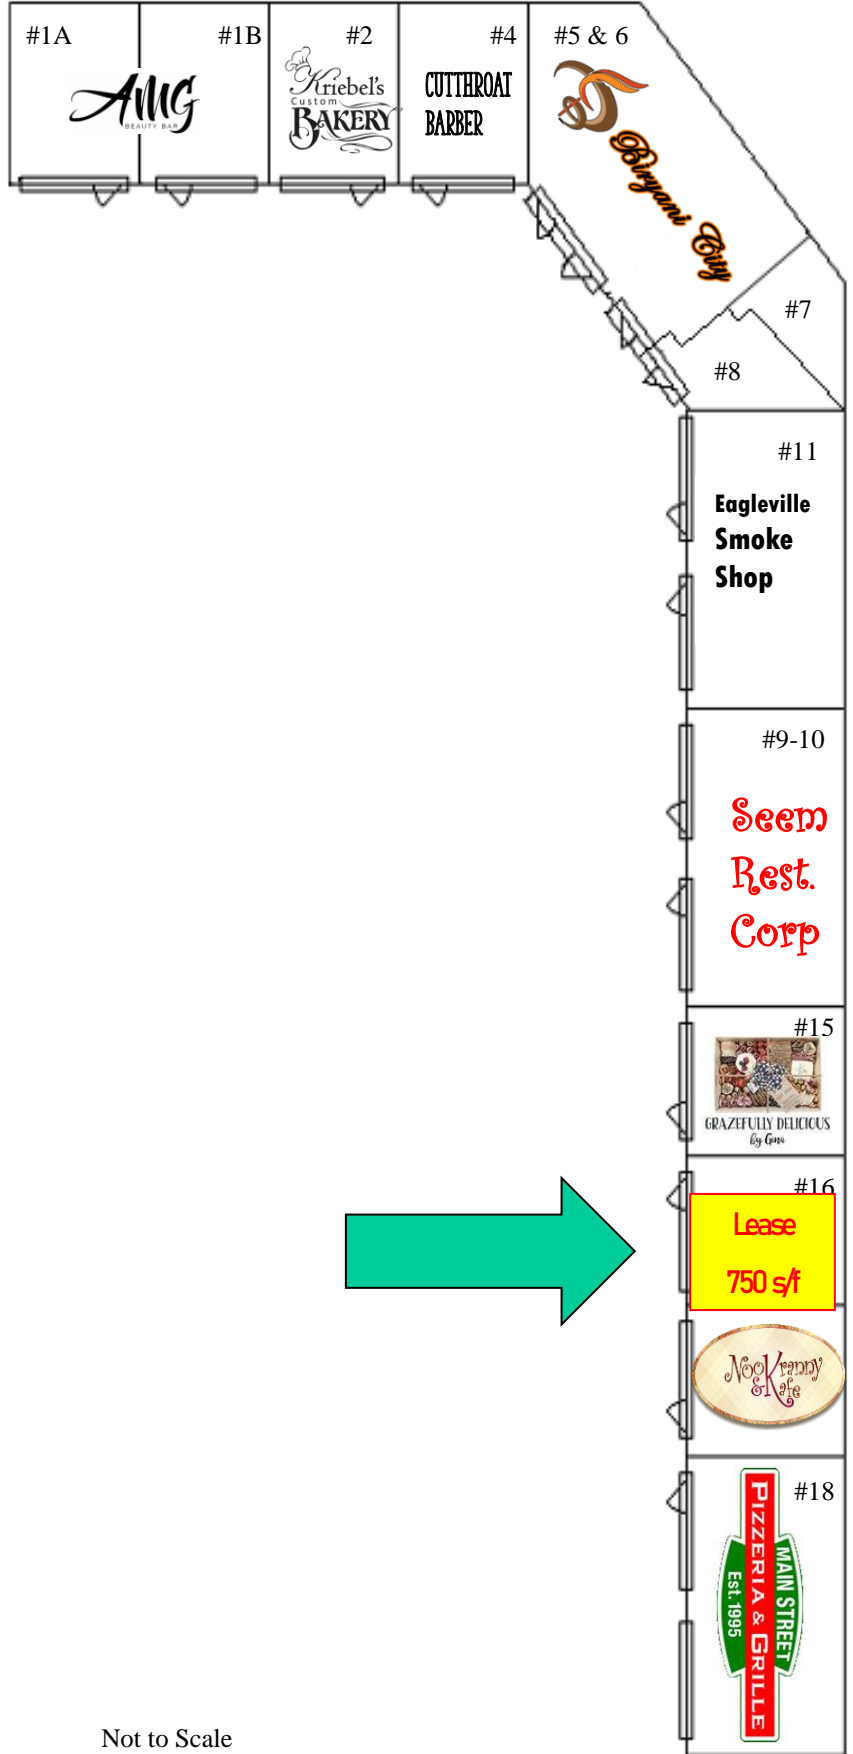

COLONIAL SHOPPING CENTER

3140 West Ridge Pike, Eagleville, PA 19403

AVAILABLE

750 Square Foot Office/Retail Space
\$21.00 Per Square Foot
\$1,312.00 per month + utilities & janitorial

Join Biryani City, Kriebel's Custom Bakery, Seem Restaurant Corp., AMG Beauty Bar, Nook & Kranny Kafe, Cutthroat Barbershop, Main Street Pizzeria & Grazefully Delicious Charcuterie

High Visibility Location, Excellent Accessibility

Free Digital Sign Advertising

Large Plate-Glass Showcase Windows

Signage On Heavily Traveled Ridge Pike

SEPTA Bus Lines Access to
The Norristown Transportation Center

RPB (Ridge Pike Business District) Zoning Provides For Most
Office and Retail Store Uses

J.M. BASILE
& ASSOCIATES, INC.

COMMERCIAL & INDUSTRIAL REALTORS

10119 Valley Forge Cir, King of Prussia, PA 19406

Tel. 610-768-4000 Fax 610-768-4006

Colonial Shopping Center

Site Plan

Not to Scale